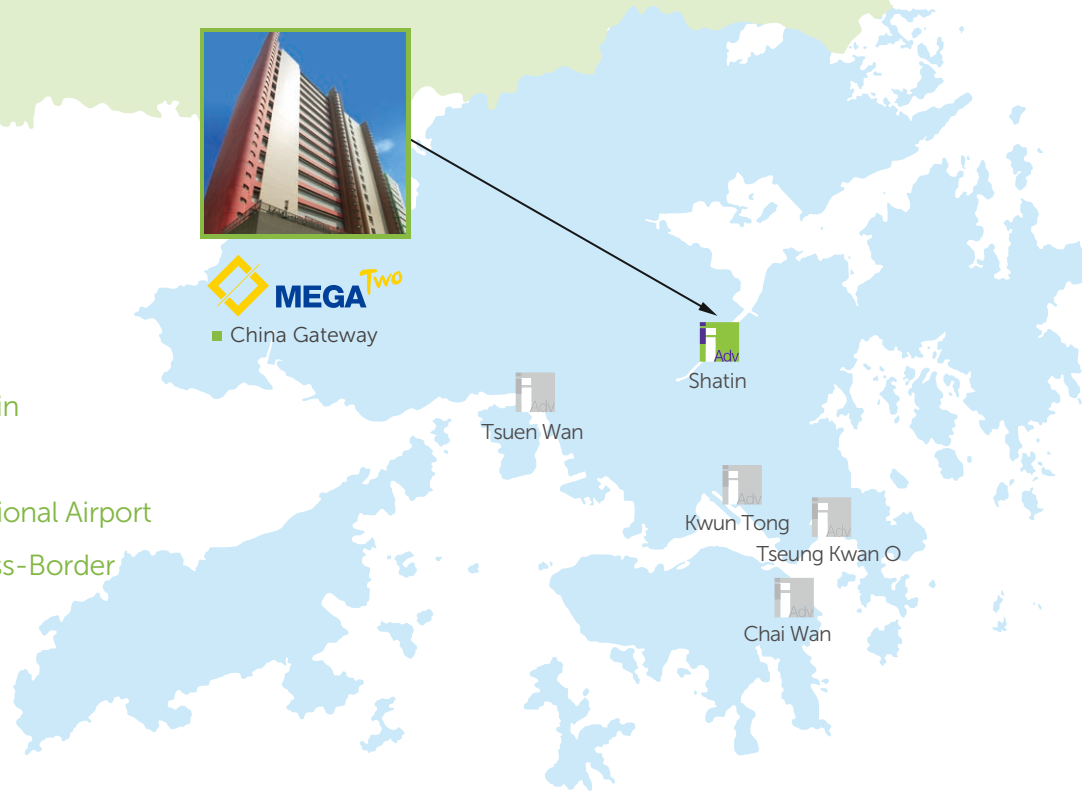

Strategic Gateway to China Market

Highlights of MEGA Two

MEGA Two provides the best-in-class high-tier data centre solutions to our targeted clients including China network carriers, financial institutions, cloud and IT service providers, system integrators and companies with global and mainland operations. This purpose-built data centre performs excellent security, flexibility and efficiency. MEGA Two is highly regarded as the best choice of the China's connectivity gateway since 2007.

About Us

SUNeVision (SEHK: 1686) is one of the largest data centre service providers in Hong Kong. Through the brand "iAdvantage", we adopt the industry's best practices to offering the world-class data centre, IP network and managed services, bring an unrivalled edge for local and international corporations.

Flexible, secure and scalable data centre solutions, providing optimal cost benefits and reliable operational support, make us an expert in the industry and the highly regarded long-term partner of local and global business, including Fortune 1000 and Global 100 multinational corporations. Today, SUNeVision manages close to 1.5 million square feet of gross data centre space, strategically located in prime commercial and industrial areas.

Location

8-12 Wong Chuk Yeung Street
Fo Tan, Shatin, New Territories

8 minutes from Town of Shatin

27 minutes from Central

24 minutes from HK International Airport

28 minutes from Lo Wu Cross-Border

MEGA Two Specifications